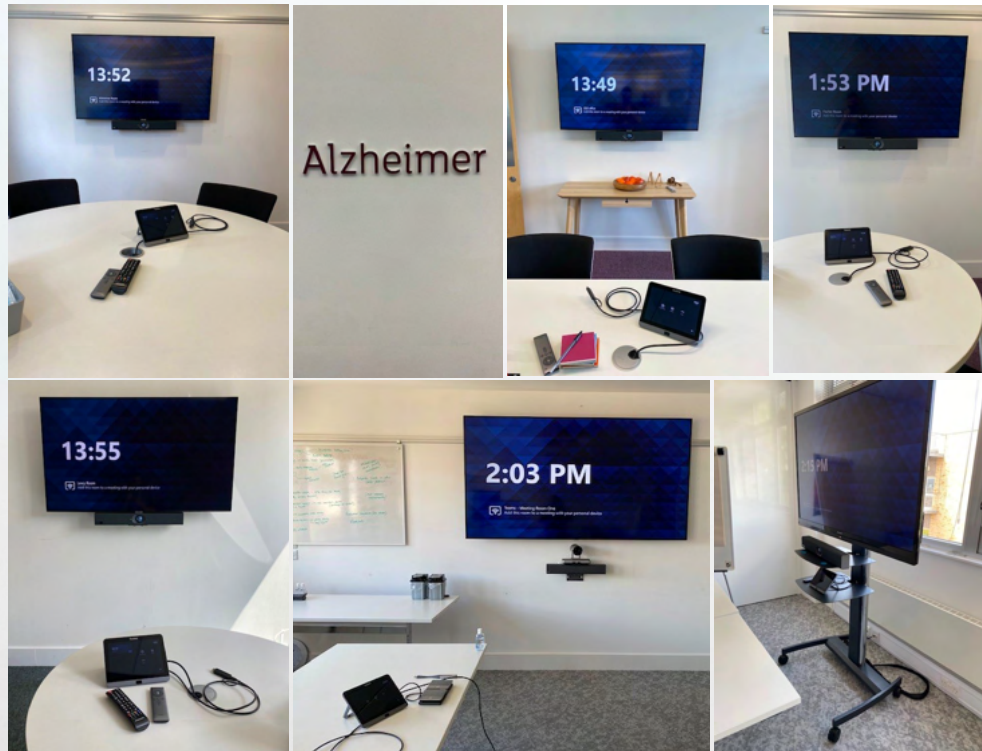

Teams Room Systems

After a prolonged period of remote working at Alzheimer's Research UK, we recommended the Yealink room system in preparation for their staff's return.

This is a wireless Teams telephony system that allows simple and inclusive multiparty collaboration.

It brings the functionality of Teams to a face to face meeting and is ideal for hybrid, office and remote working.

The installation comprised of:

- 8 x Yealink MVC 400 Microsoft Teams Room Systems
- 1 x Samsung 4K UHD Commercial 85" Display
- 5 x Samsung 4K UHD 55" LED Smart TV